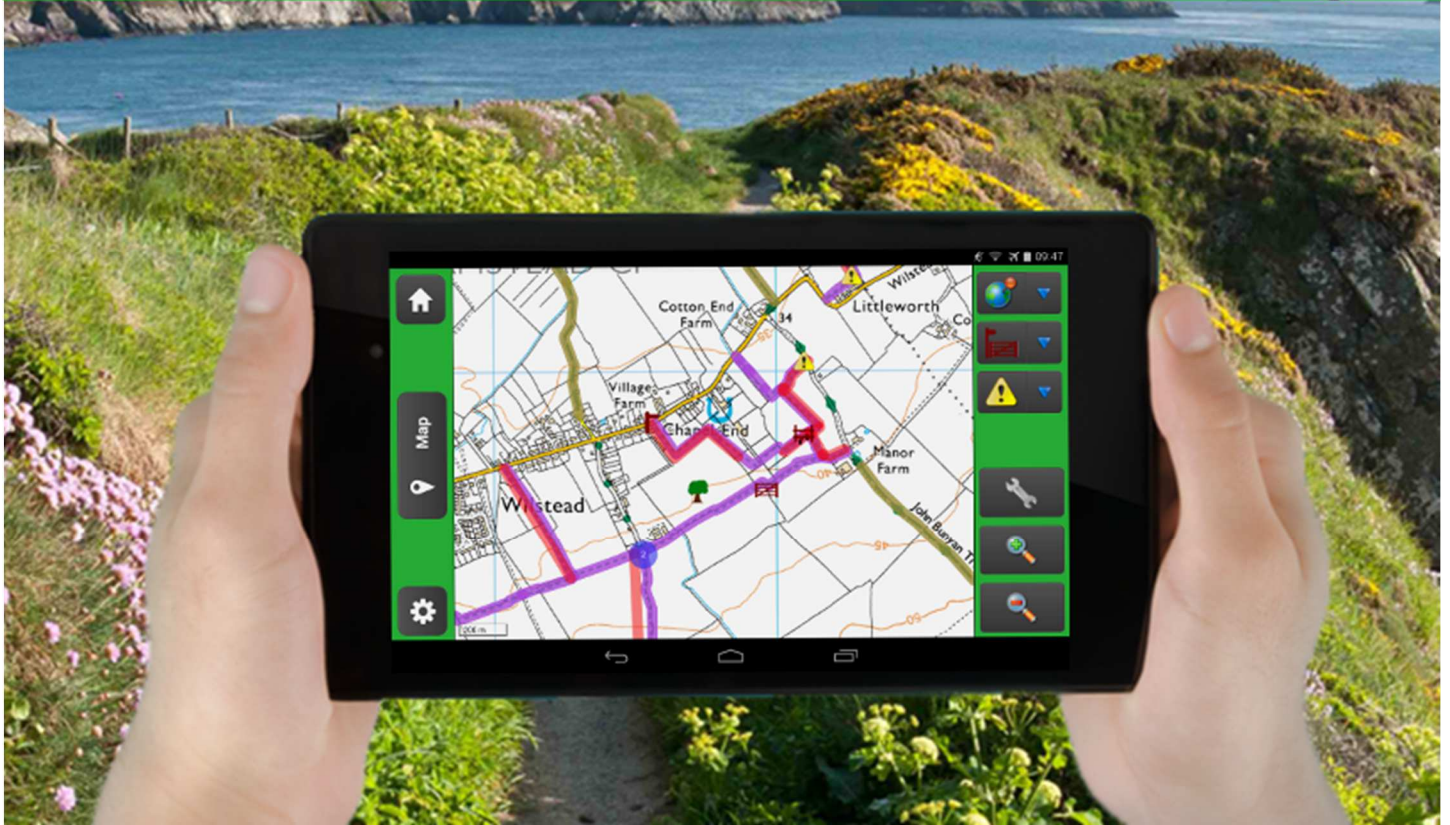

CAMS Mobile

Keeping you connected

Gives you

- Live data collection in the field
- Portable, lightweight Smartphone / tablet
- Fast, accurate GPS
- Fast, simple recording of data
- Mapping and intuitive forms
- In-built camera
- Seamless data sync

Ideal for

- Carrying-out condition surveys
- *Ad hoc* recording of work
- Information resource in your pocket
- Populating asset registers
- Recording issues
- Recording details of site visits

exeGesIS SDM Ltd.

A touch of a button synchronises the data on your device with your CAMS. So you are always working with a copy of your live data. You can synchronise your data anywhere there's a Wi-Fi or 3G connection, there's no need to bring the tablet into the office to get your data. And no need to worry about surveying in areas where there's no signal.

Web

Putting your rights of way online. Options include public fault reporting, officer issue assignment, survey management and volunteer management.

Mobile

Smartphone / tablet app for everything from ad hoc data collection to full structured surveys. CAMS in your pocket for flexible working.